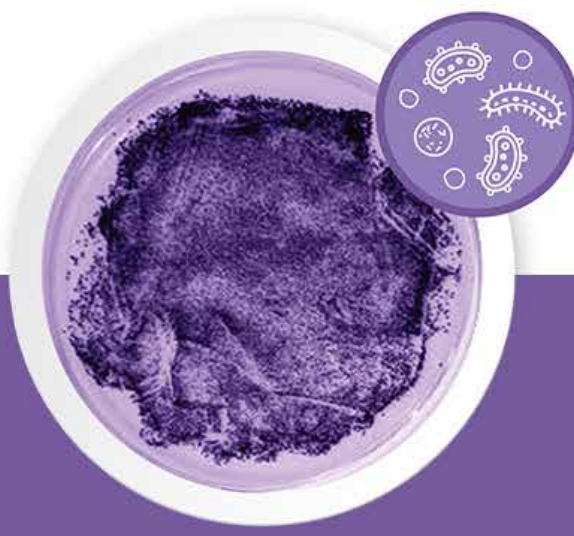

Bright Clean Kills* 98% of SARS-CoV-2 in 4 hours
Kills* Influenza A in 8 hours & Kills* Mildew, MRSA,
Staph, and 90% of common germs

brilli

Thoughtfully Developed &
BACKED BY SCIENCE

Welcome to a new kind of clean. Our Bright Clean line uses patented Antimicrobial LED technology to kill* and stop the growth of viruses, bacteria, mold, mildew, and fungi. It reduces odors and is UV-free, so you can keep your space fresh 24 hours a day without worry.