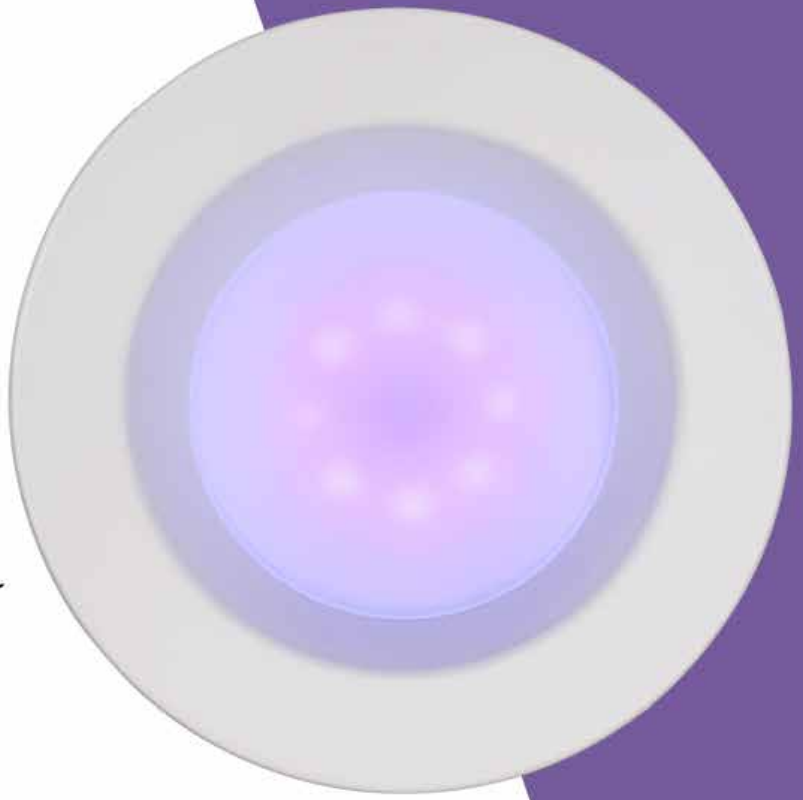

# brilli

Integrated LED  
**Bright Clean**  
Antimicrobial Light

Kills\* Bacteria

Kills\* Viruses  
(Including SARS-CoV-2)

Kills\* Fungi,  
Mold & Mildew

Reduces Odors

Unlimited Use  
Around People & Pets

UV-Free

Wet Location  
Rated

Energy-Efficient

- Antimicrobial Vyy™ LED Technology
- 5/6" Recessed Retrofit Light Housing
- Easy, Quick Connect Install